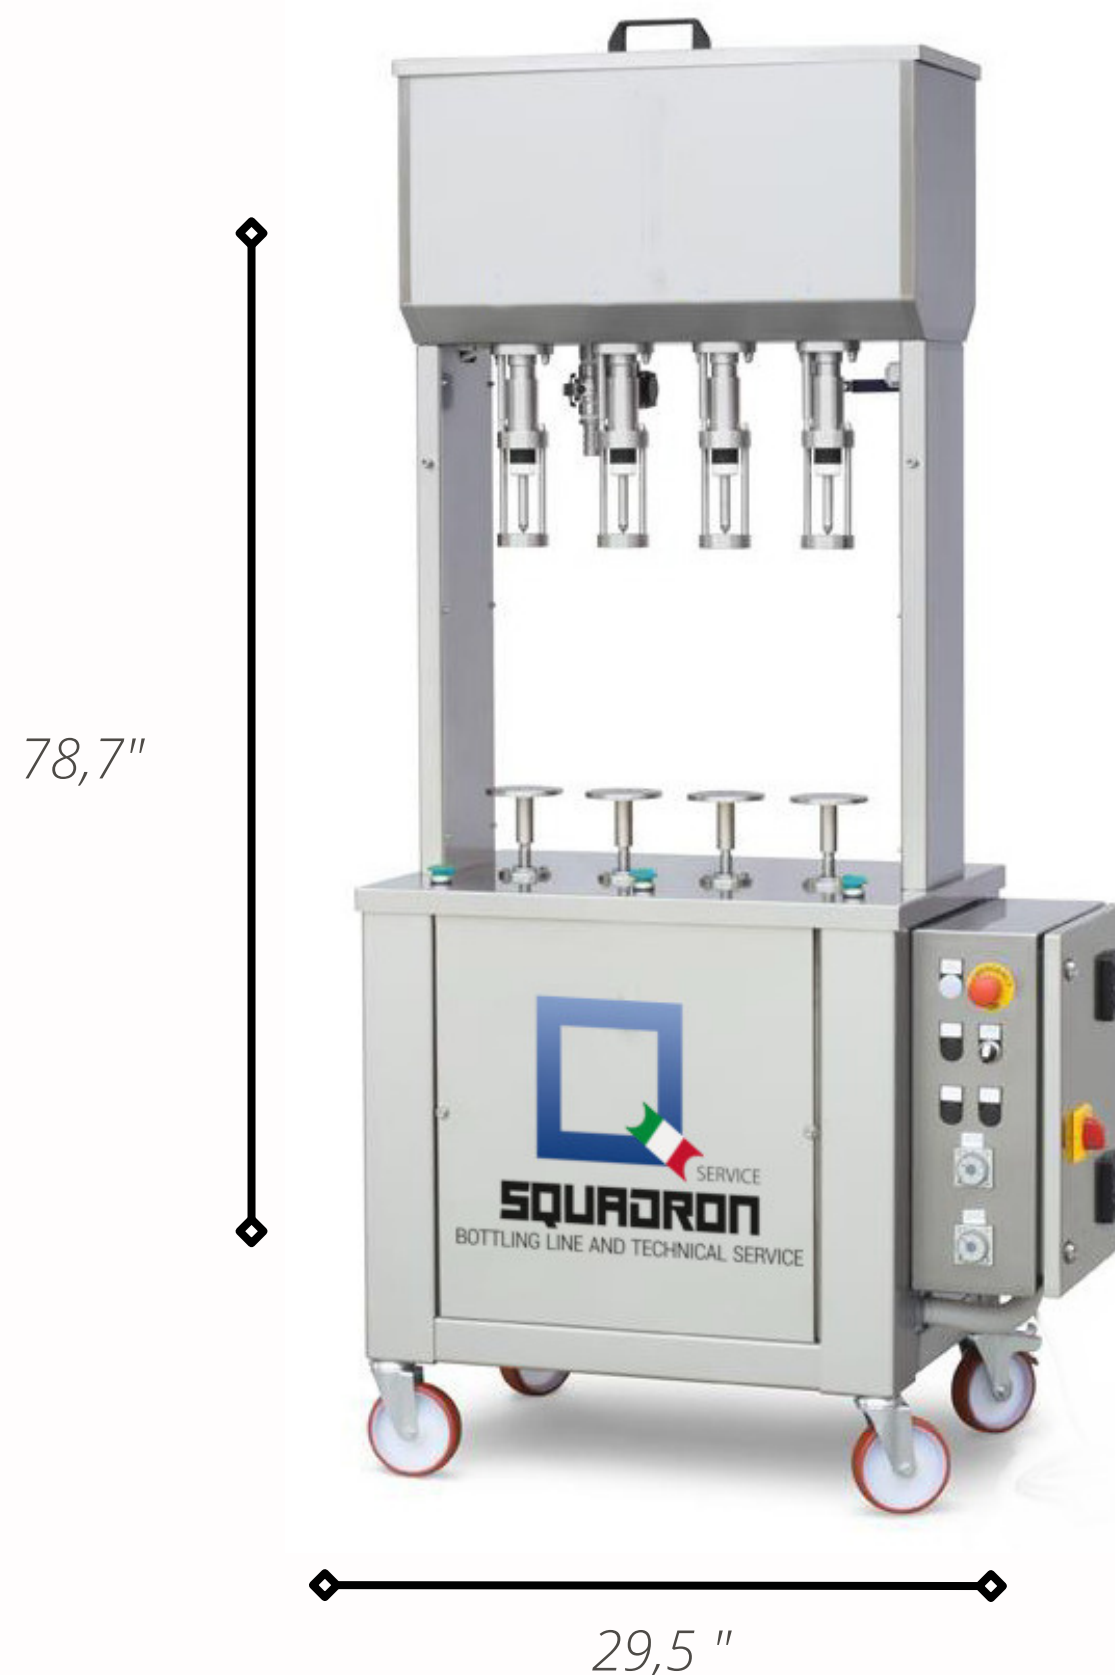

OLYMPIA 4

SEMI-AUTOMATIC GRAVITY FILLER 4 VALVES

Dimensions

78,7" x 29,5" x 24,8"

264,5 lb

Features of the machine

OLYMPIA 4 is a Gravity Filling Machine, **ROTARY FILLER** with 4 valves for gravity filling built in AISI 304 stainless steel.

Bottles/Hour

Max speed 500 bph

Bottles capacity

0,375 to 1,5 L

- Machinery mounted on wheels
- Pre-arranged for pump connection
- Pneumatic bottle lifting.
- Pneumatic lever operation
- Made of stainless steel AISI 304

SUITABLE FOR WATER, BEER,
JUICES AND SOFT DRINKS